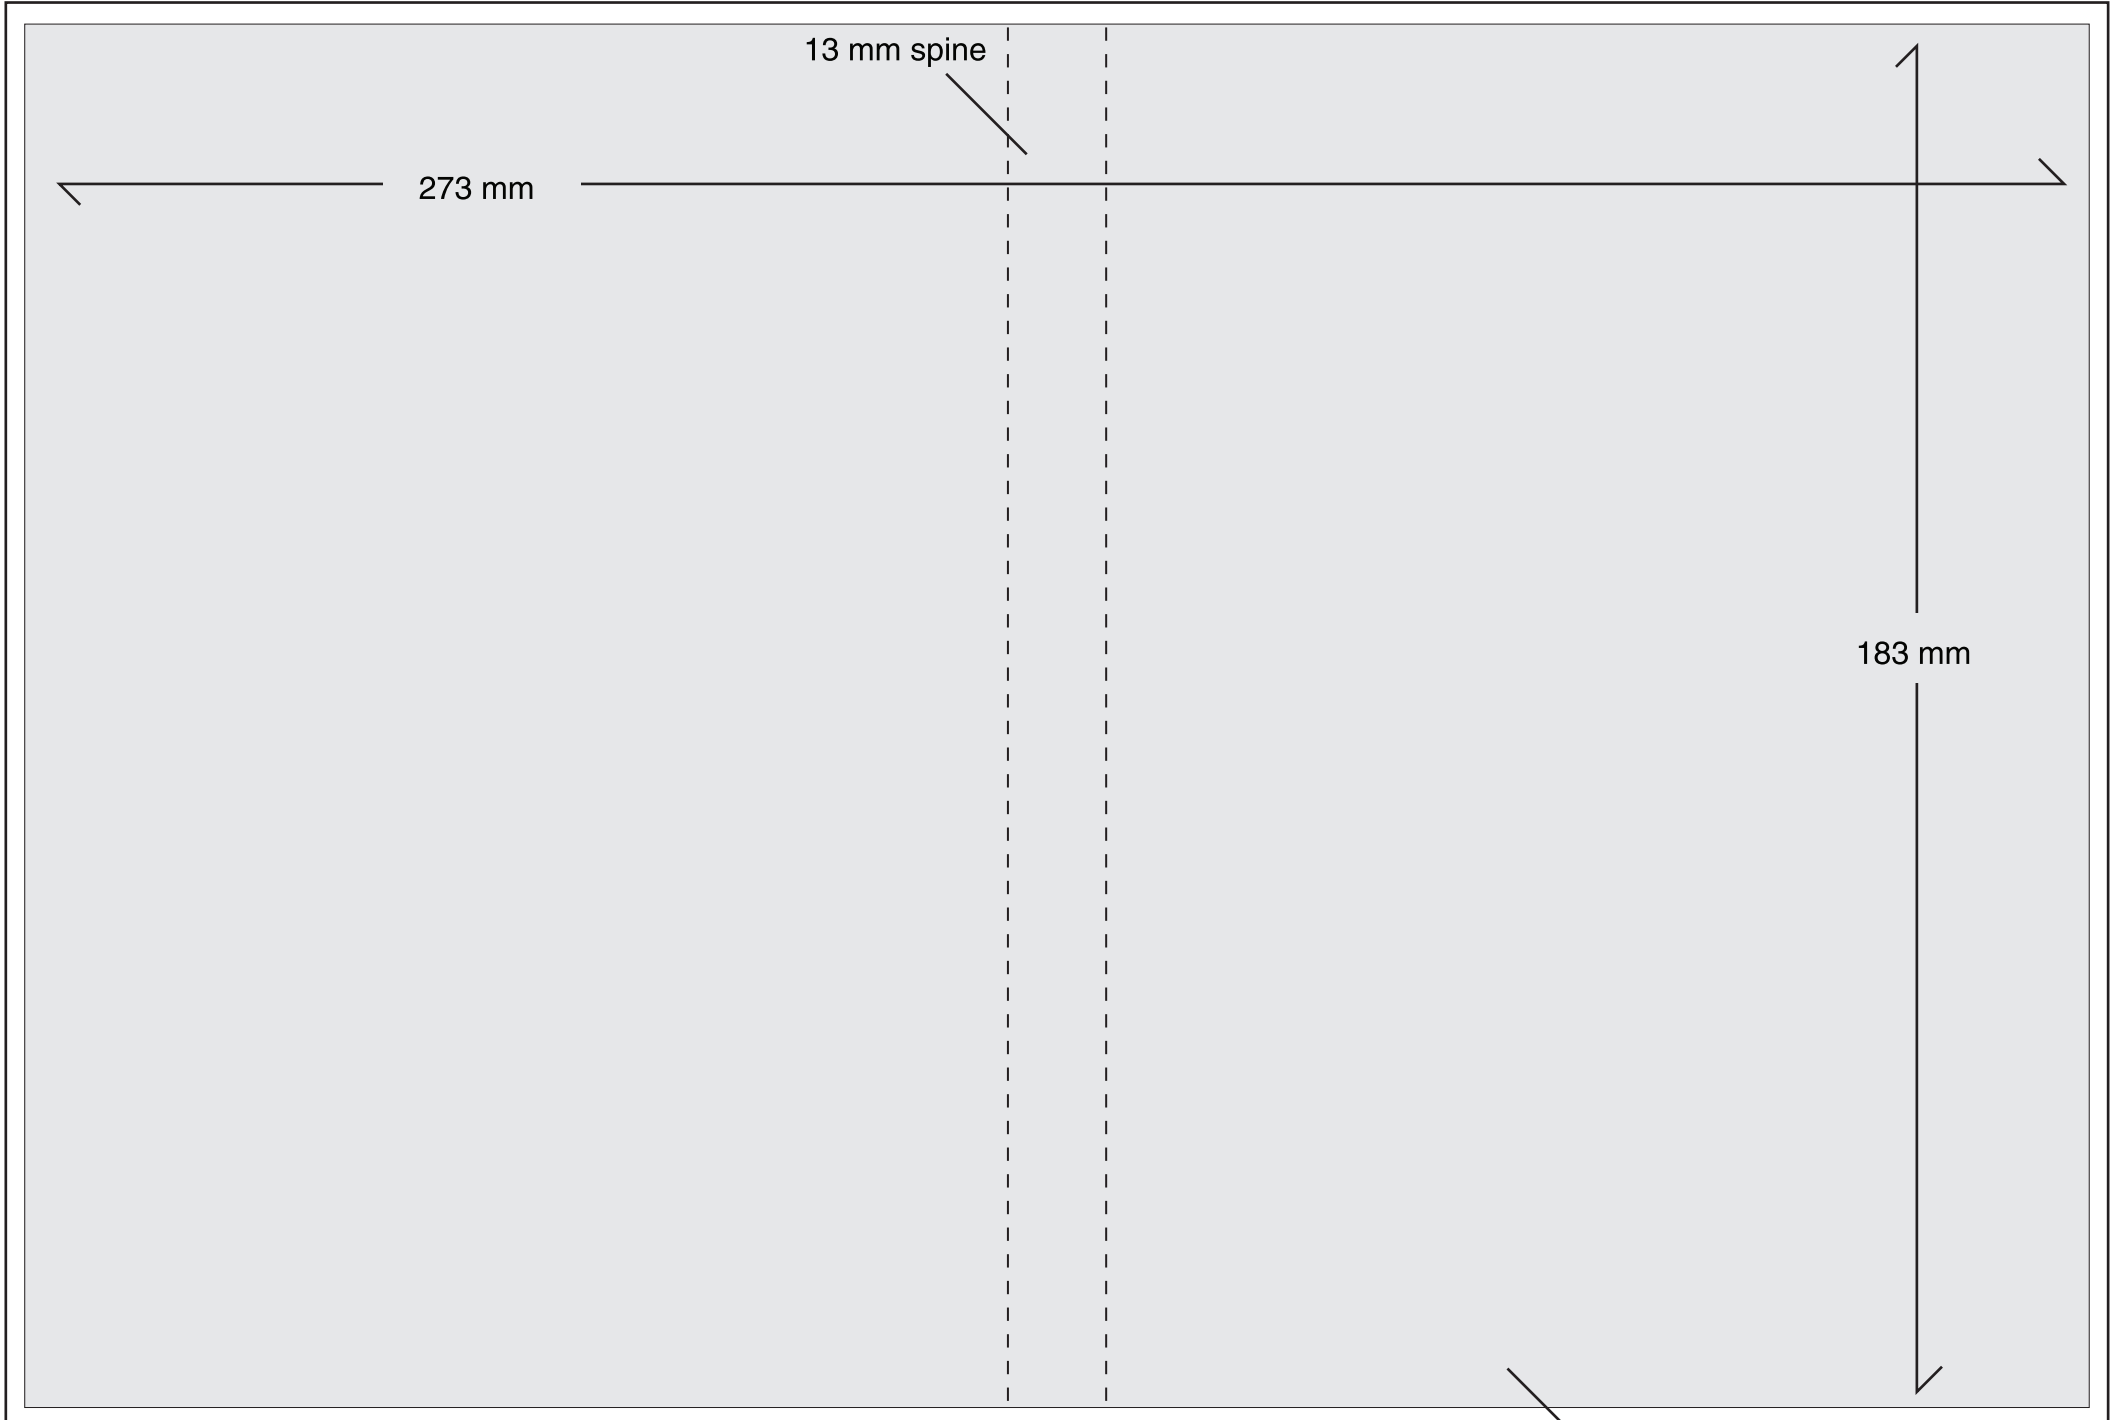

Template for Regular DVD Slick

**Do not put artworks on the template layer*
**Outline/embed all fonts and images*

273 mm

13 mm spine

183 mm

3 mm bleed

Printable area