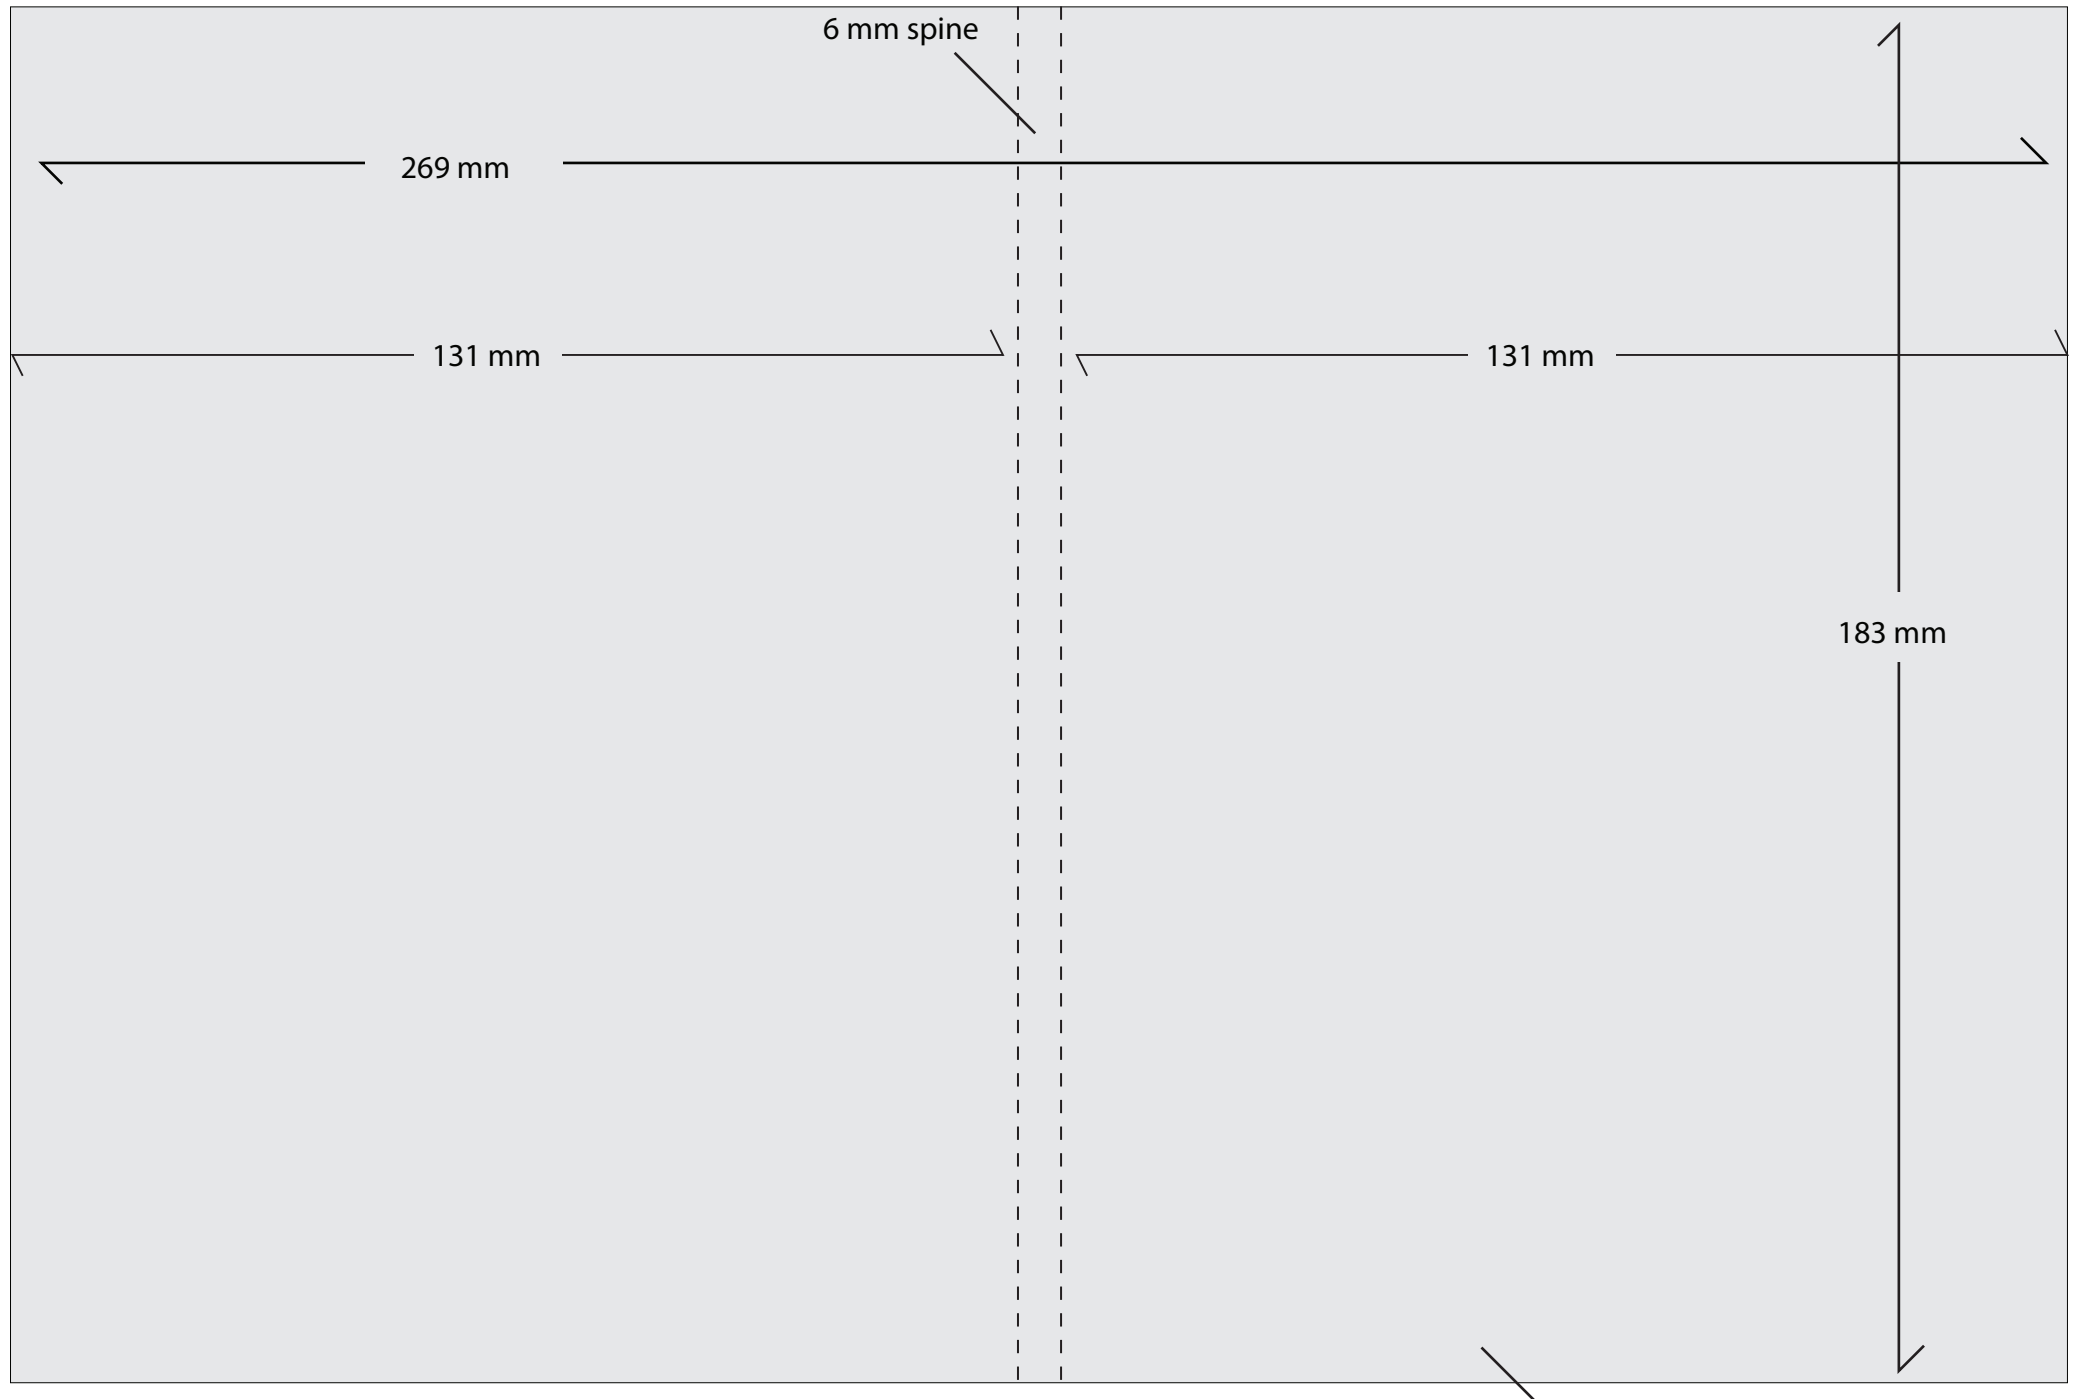

# Template for Super Slim DVD Slick

*\*Do not put artworks on the template layer*  
*\*Outline/embed all fonts and images*

6 mm spine

269 mm

131 mm

131 mm

183 mm

3 mm bleed

Printable area